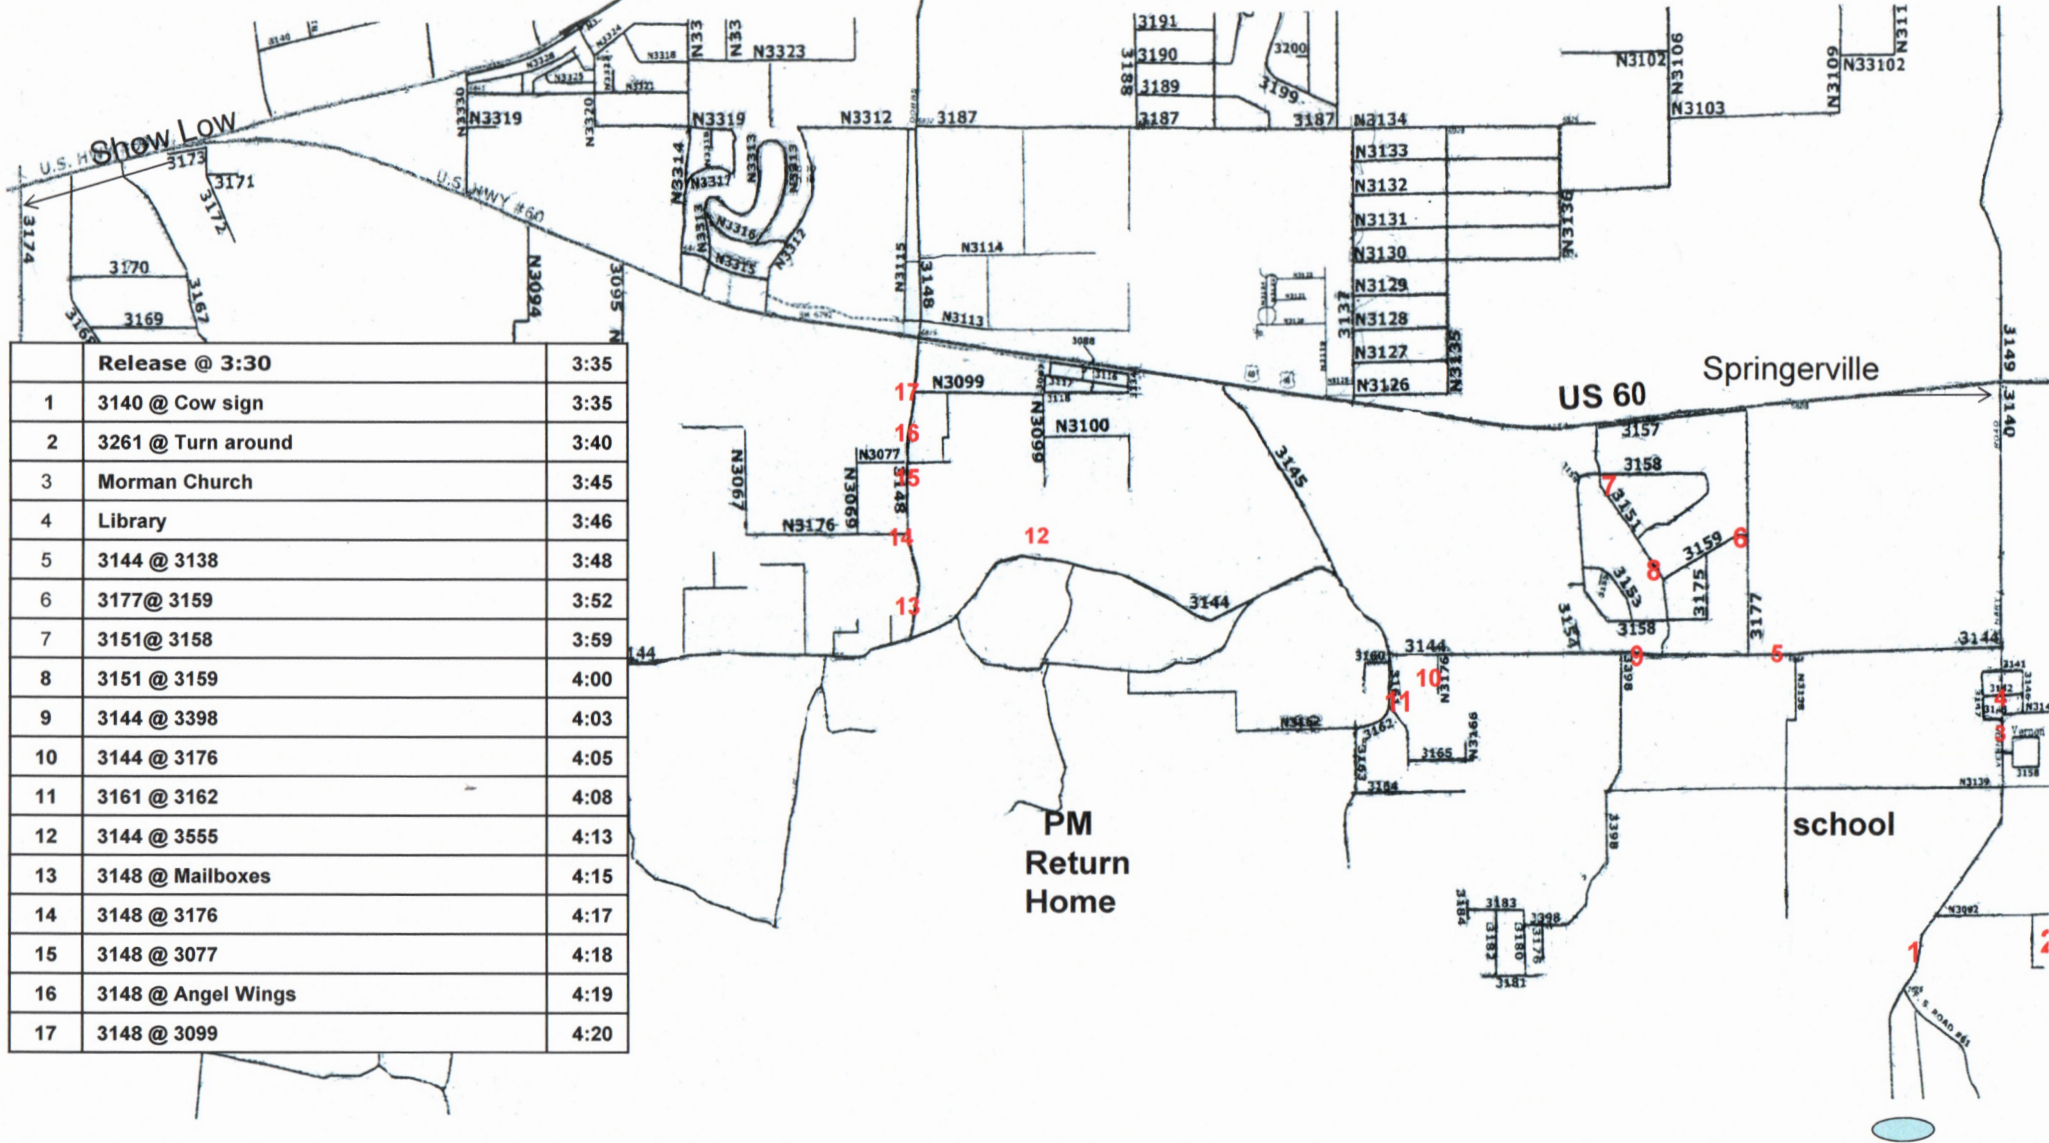

Route # 4 2022-23

	Release @ 3:30	3:35
1	3140 @ Cow sign	3:35
2	3261 @ Turn around	3:40
3	Mormon Church	3:45
4	Library	3:46
5	3144 @ 3138	3:48
6	3177 @ 3159	3:52
7	3151 @ 3158	3:59
8	3151 @ 3159	4:00
9	3144 @ 3398	4:03
10	3144 @ 3176	4:05
11	3161 @ 3162	4:08
12	3144 @ 3555	4:13
13	3148 @ Mailboxes	4:15
14	3148 @ 3176	4:17
15	3148 @ 3077	4:18
16	3148 @ Angel Wings	4:19
17	3148 @ 3099	4:20

Route # 3

(2022-23)

Show Low

us 61

	Release @ 3:30	3:35
1	3137 @ N3125	3:42
2	3125 @ 3119	3:43
3	Apache Trails	3:45
4	3148 @ 3113	3:49
5	3148 @ 3114	3:50
6	3148 @ 3187 (Buffalo)	3:52
7	3148 @ 3323	3:54
8	3167 @ Mailboxes (Northfork)	4:02
9	Hwy 60 @ 3095 (Dirt turn out)	4:10
	Vernon School	4:20

Map for South of Hwy 60 Am Pickup

Route # 1 North Side AM Run
2022-23

To St Johns →

To Show Low ←

To Springville →

US 60

School

Map for North of Hwy 60
Am Pickup

AM		AM	PM
1	Front gate	7:05	4:41
2	3140 @ 3144	7:07	4:39
3	3144 @ #1006	7:09	4:37
4	3137 @ 3125 (Impossible)	7:15	4:25
5	3151 @ 3158	7:20	4:33
6	3144 @ 3398	7:22	4:30
7	3148 @ Angel Wings	7:32	4:22
8	Hwy 60 @ 3095 (Dirt turn out)	6:34	4:20
9	3148 @ 3113	7:36	4:18
10	3148 @ 3114	7:37	4:17
11	3148 @ 3187 (Buffalo)	7:38	4:16
12	3148 @ 3323	7:39	4:15
	SLHS AM Drop off	8:10	
	SLHS PM Pickup		3:45