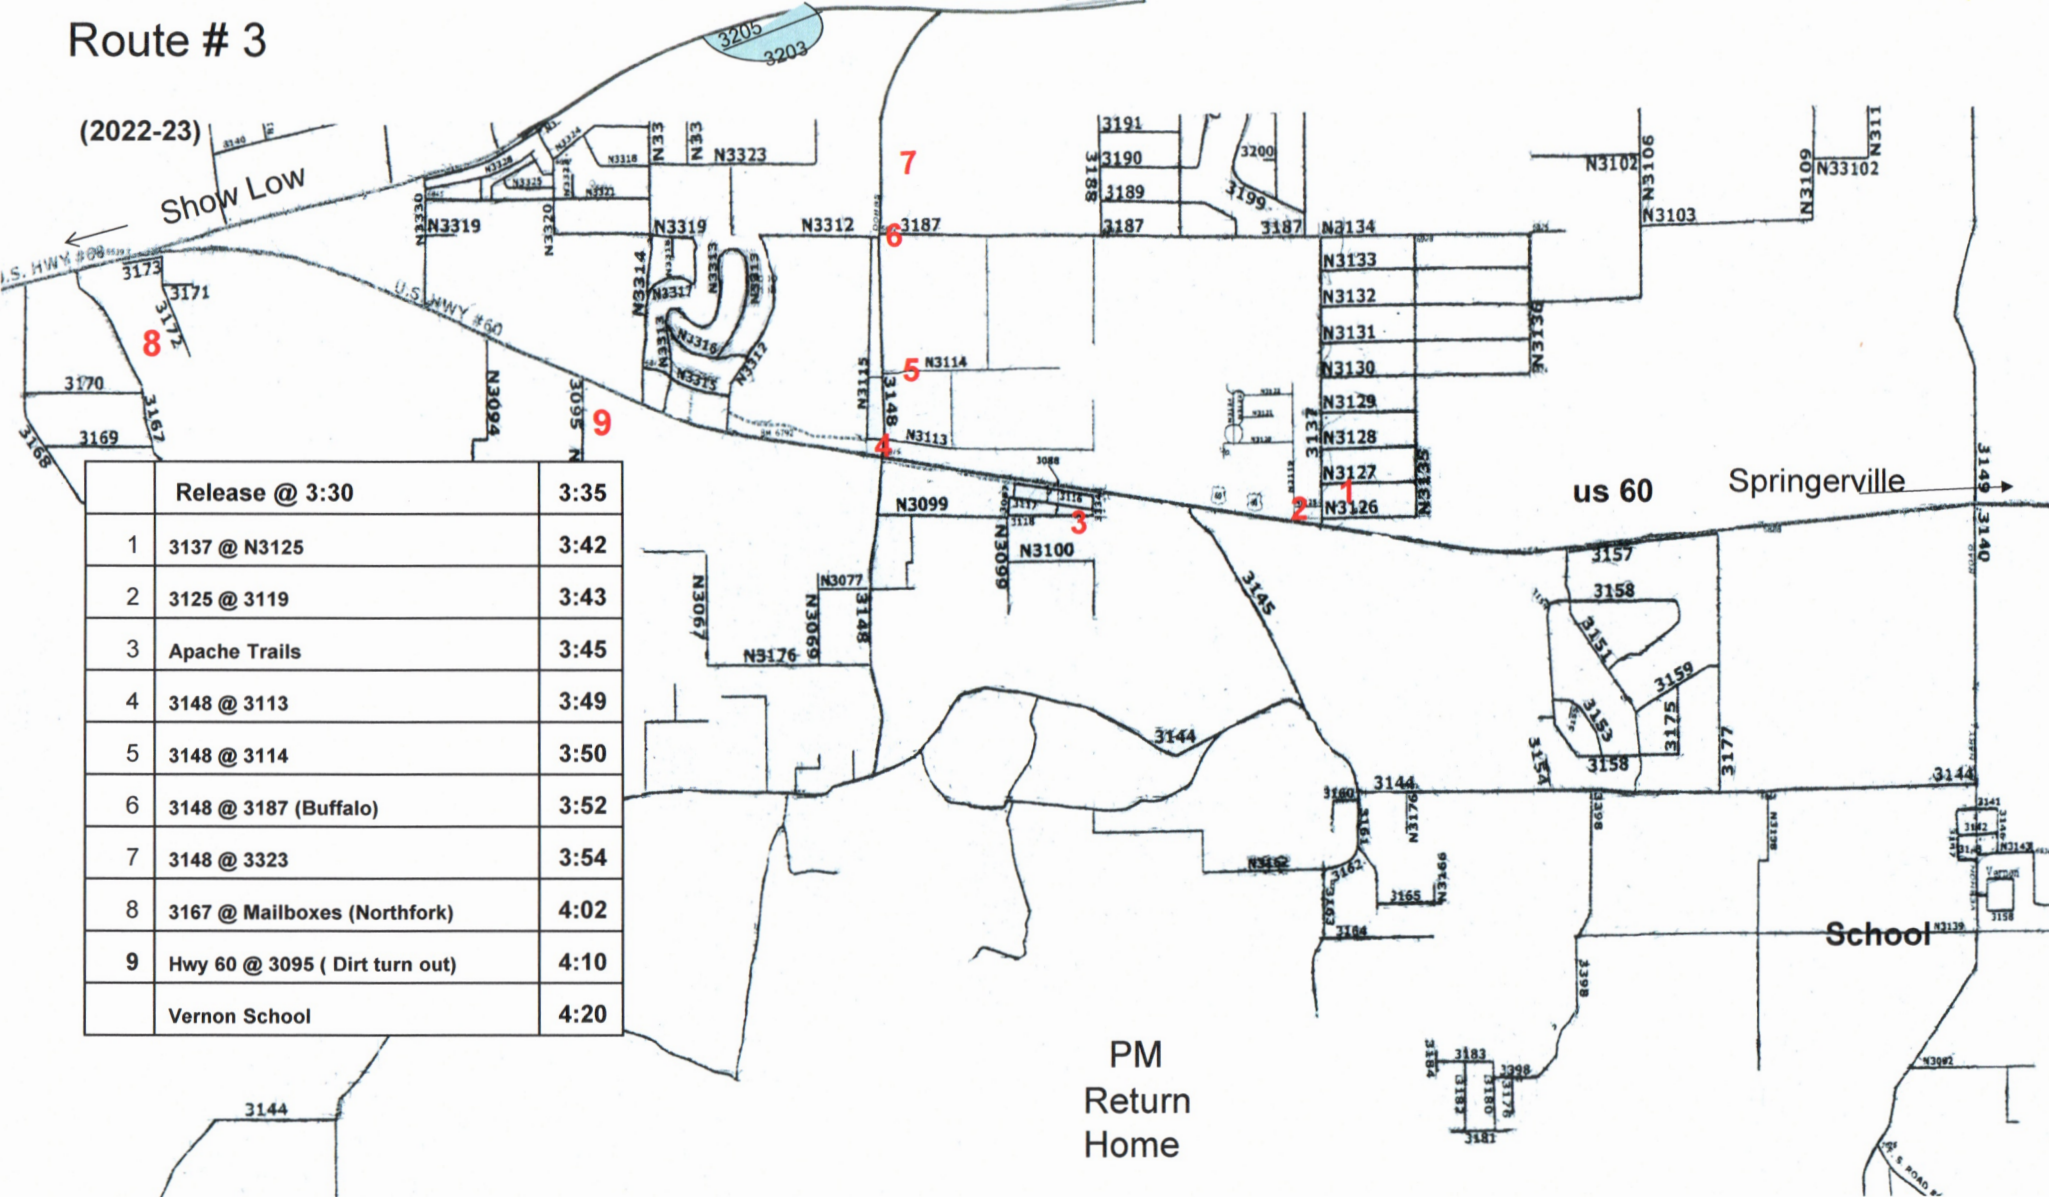

Route # 4 2022-23

	Release @ 3:30	3:35
1	3140 @ Cow sign	3:35
2	3261 @ Turn around	3:40
3	Mormon Church	3:45
4	Library	3:46
5	3144 @ 3138	3:48
6	3177 @ 3159	3:52
7	3151 @ 3158	3:59
8	3151 @ 3159	4:00
9	3144 @ 3398	4:03
10	3144 @ 3176	4:05
11	3161 @ 3162	4:08
12	3144 @ 3555	4:13
13	3148 @ Mailboxes	4:15
14	3148 @ 3176	4:17
15	3148 @ 3077	4:18
16	3148 @ Angel Wings	4:19
17	3148 @ 3099	4:20

Route # 3

(2022-23)

Show Low

us 61

	Release @ 3:30	3:35
1	3137 @ N3125	3:42
2	3125 @ 3119	3:43
3	Apache Trails	3:45
4	3148 @ 3113	3:49
5	3148 @ 3114	3:50
6	3148 @ 3187 (Buffalo)	3:52
7	3148 @ 3323	3:54
8	3167 @ Mailboxes (Northfork)	4:02
9	Hwy 60 @ 3095 (Dirt turn out)	4:10
	Vernon School	4:20

Map for South of Hwy 60 Am Pickup

Route # 1 North Side AM Run
2022-23

To St Johns →

To Show Low ←

To Springville →

US 60

School

Map for North of Hwy 60
Am Pickup

	AM PICKUP	
	Leave School	6:46
1	3167@ mailboxes	7:03
2	3148 @ 3323	7:14
3	3148 @ 3312	7:16
4	3148 @ 3114	7:17
5	3148@3113	7:19
6	Apache Trails	7:21
7	Impossible	7:24
	School	7:30

Route S.H. Run 2022-23