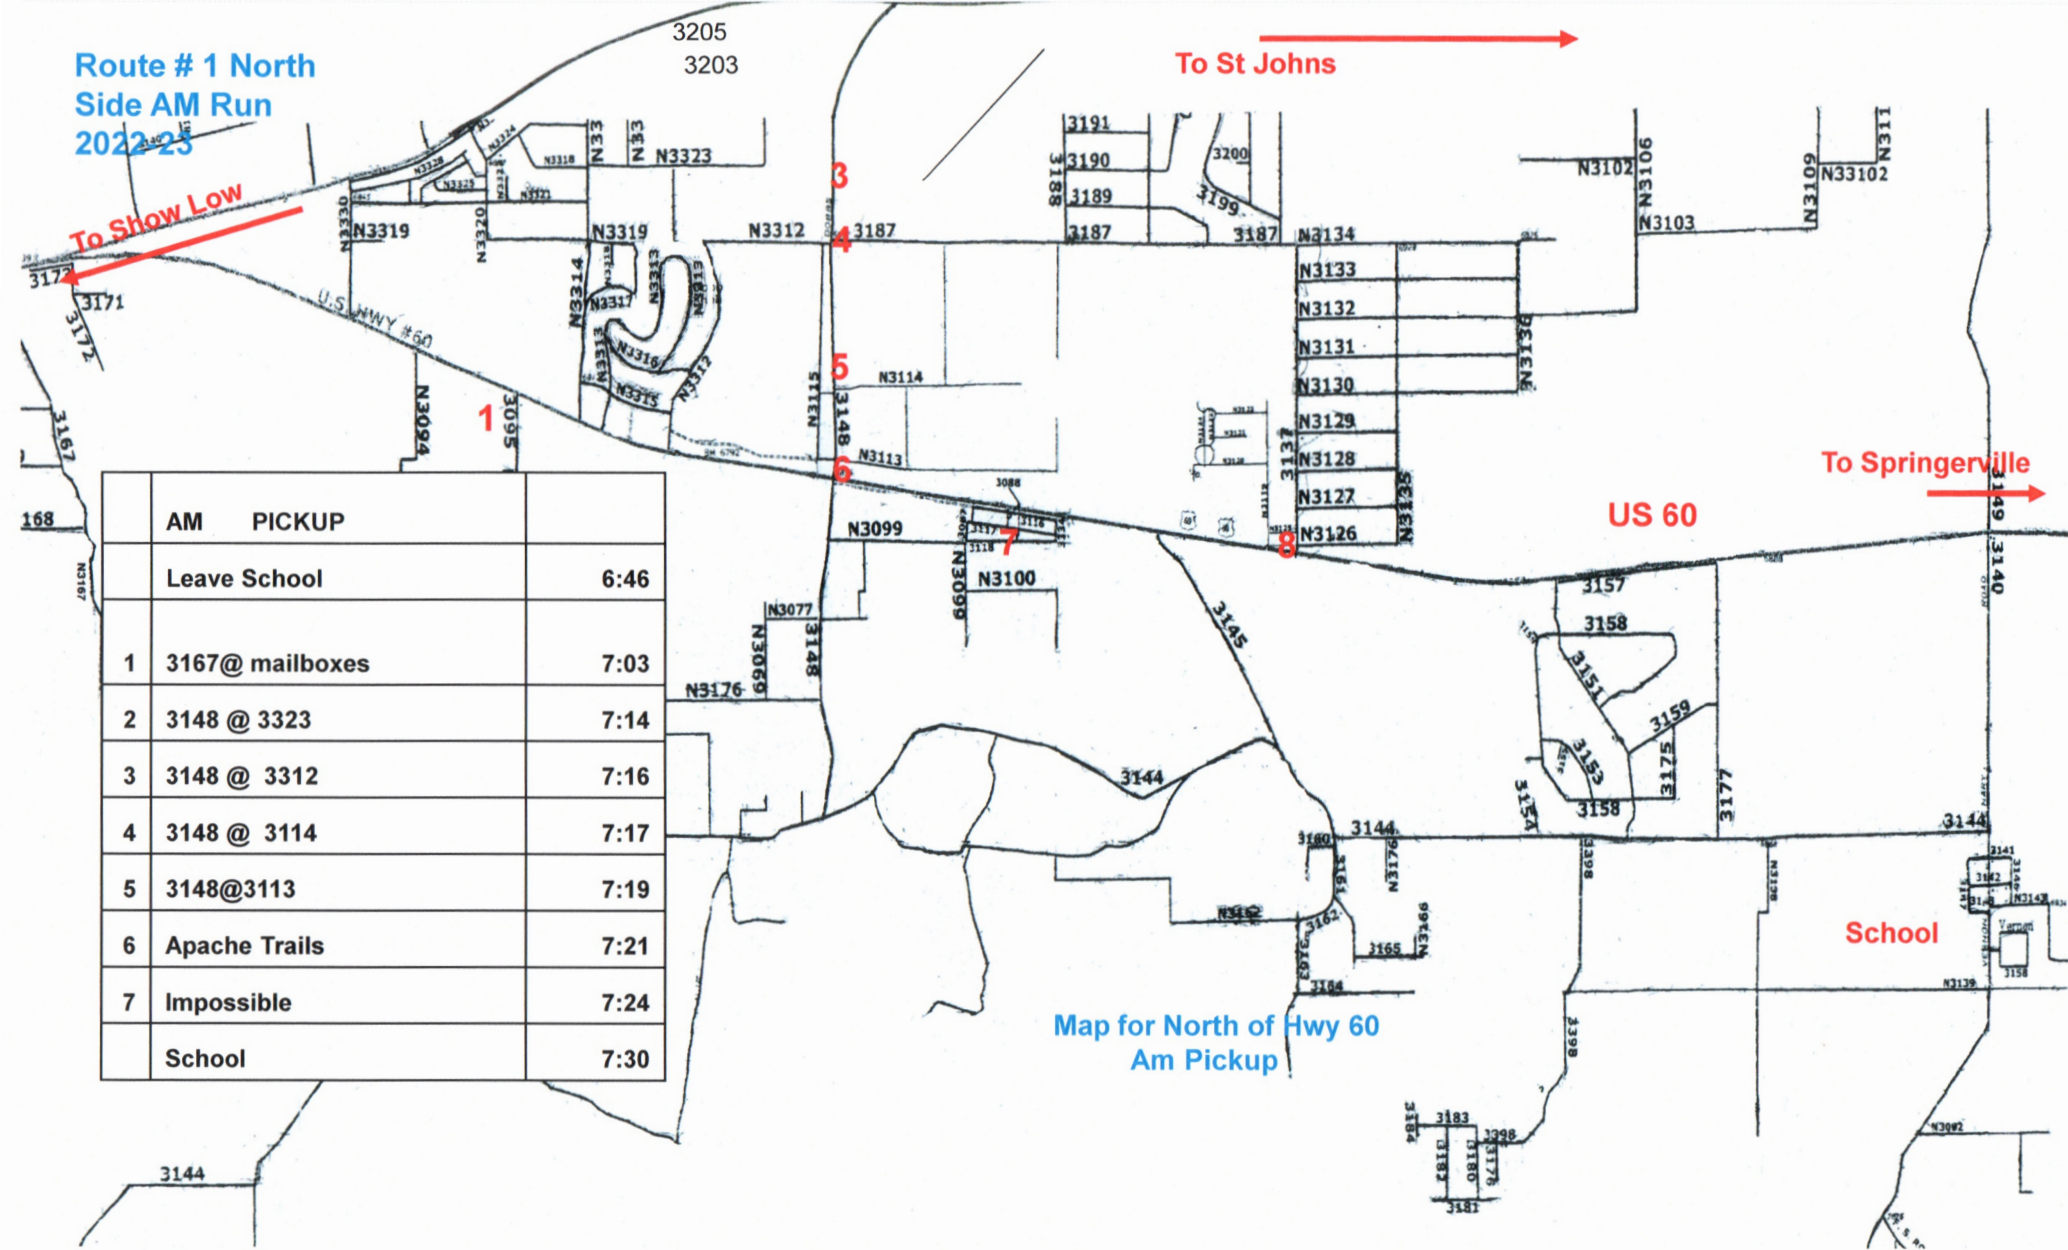

Route # 4 2022-23

	Release @ 3:30	3:35
1	3140 @ Cow sign	3:35
2	3261 @ Turn around	3:40
3	Mormon Church	3:45
4	Library	3:46
5	3144 @ 3138	3:48
6	3177 @ 3159	3:52
7	3151 @ 3158	3:59
8	3151 @ 3159	4:00
9	3144 @ 3398	4:03
10	3144 @ 3176	4:05
11	3161 @ 3162	4:08
12	3144 @ 3555	4:13
13	3148 @ Mailboxes	4:15
14	3148 @ 3176	4:17
15	3148 @ 3077	4:18
16	3148 @ Angel Wings	4:19
17	3148 @ 3099	4:20

Map for South of Hwy 60 Am Pickup

Route # 1 North Side AM Run
2022-23

To St Johns →

To Show Low ←

To Springville →

US 60

School

Map for North of Hwy 60
Am Pickup

	AM PICKUP	
	Leave School	6:46
1	3167@ mailboxes	7:03
2	3148 @ 3323	7:14
3	3148 @ 3312	7:16
4	3148 @ 3114	7:17
5	3148@3113	7:19
6	Apache Trails	7:21
7	Impossible	7:24
	School	7:30

Route S.H. Run 2022-23

AM		AM	PM
1	Front gate	7:05	4:41
2	3140 @ 3144	7:07	4:39
3	3144 @ #1006	7:09	4:37
4	3137 @ 3125 (Impossible)	7:15	4:25
5	3151 @ 3158	7:20	4:33
6	3144 @ 3398	7:22	4:30
7	3148 @ Angel Wings	7:32	4:22
8	Hwy 60 @ 3095 (Dirt turn out)	6:34	4:20
9	3148 @ 3113	7:36	4:18
10	3148 @ 3114	7:37	4:17
11	3148 @ 3187 (Buffalo)	7:38	4:16
12	3148 @ 3323	7:39	4:15
	SLHS AM Drop off	8:10	
	SLHS PM Pickup		3:45