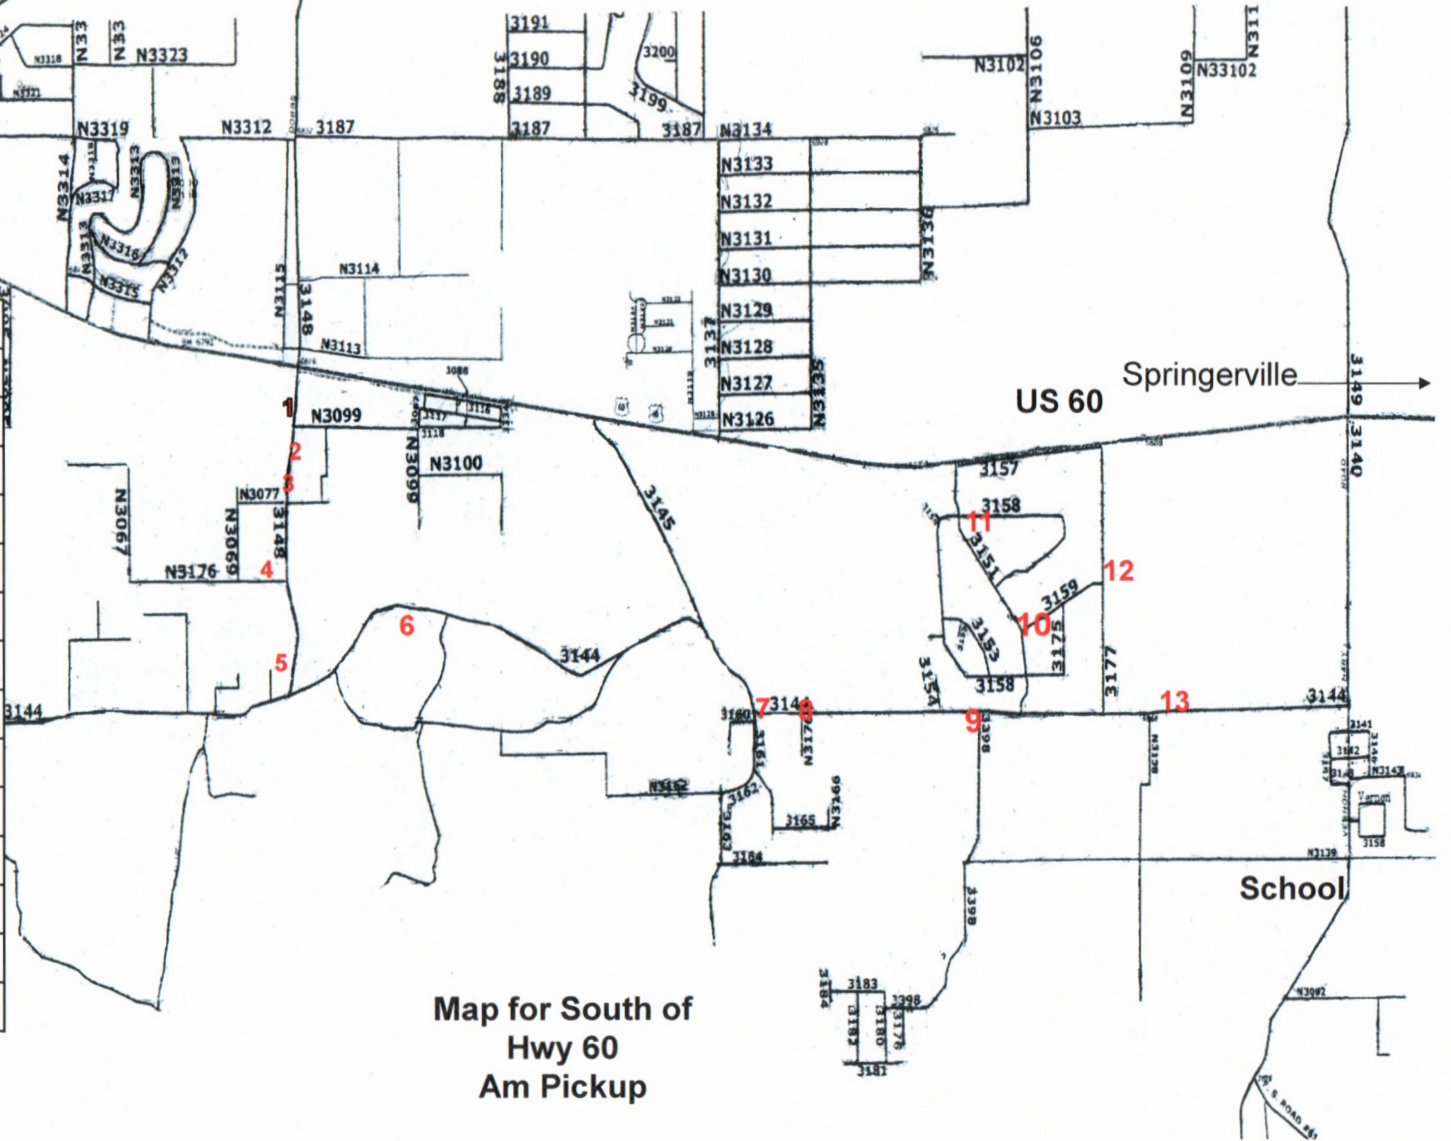

Route # 4 2022-23

	Release @ 3:30	3:35
1	3140 @ Cow sign	3:35
2	3261 @ Turn around	3:40
3	Mormon Church	3:45
4	Library	3:46
5	3144 @ 3138	3:48
6	3177 @ 3159	3:52
7	3151 @ 3158	3:59
8	3151 @ 3159	4:00
9	3144 @ 3398	4:03
10	3144 @ 3176	4:05
11	3161 @ 3162	4:08
12	3144 @ 3555	4:13
13	3148 @ Mailboxes	4:15
14	3148 @ 3176	4:17
15	3148 @ 3077	4:18
16	3148 @ Angel Wings	4:19
17	3148 @ 3099	4:20

Route # 3

(2022-23)

Show Low

us 61

	Release @ 3:30	3:35
1	3137 @ N3125	3:42
2	3125 @ 3119	3:43
3	Apache Trails	3:45
4	3148 @ 3113	3:49
5	3148 @ 3114	3:50
6	3148 @ 3187 (Buffalo)	3:52
7	3148 @ 3323	3:54
8	3167 @ Mailboxes (Northfork)	4:02
9	Hwy 60 @ 3095 (Dirt turn out)	4:10
	Vernon School	4:20

PM
Return
Home

Route # 2 Am Southside Run 2022-23

Show Low

	Leave School	6:54
1	3148@3099	7:04
2	3148@ Angel Wings	7:05
3	3148 @ 3077	7:06
4	3148 @ 3176	7:08
5	3148 @ Mailboxes	7:09
6	3144@3555	7:12
7	3145 @ 3144	7:16
8	3144@ 3176	7:17
9	3144@ 3398	7:19
10	3151@ 3159	7:21
11	3151@ 3158	7:23
12	3177 @ 3159	7:25
13	3144@ 3138	7:27
	School	7:32

Map for South of Hwy 60 Am Pickup

Route # 1 North Side AM Run
2022-23

To St Johns →

To Show Low ←

To Springville →

US 60

School

Map for North of Hwy 60
Am Pickup