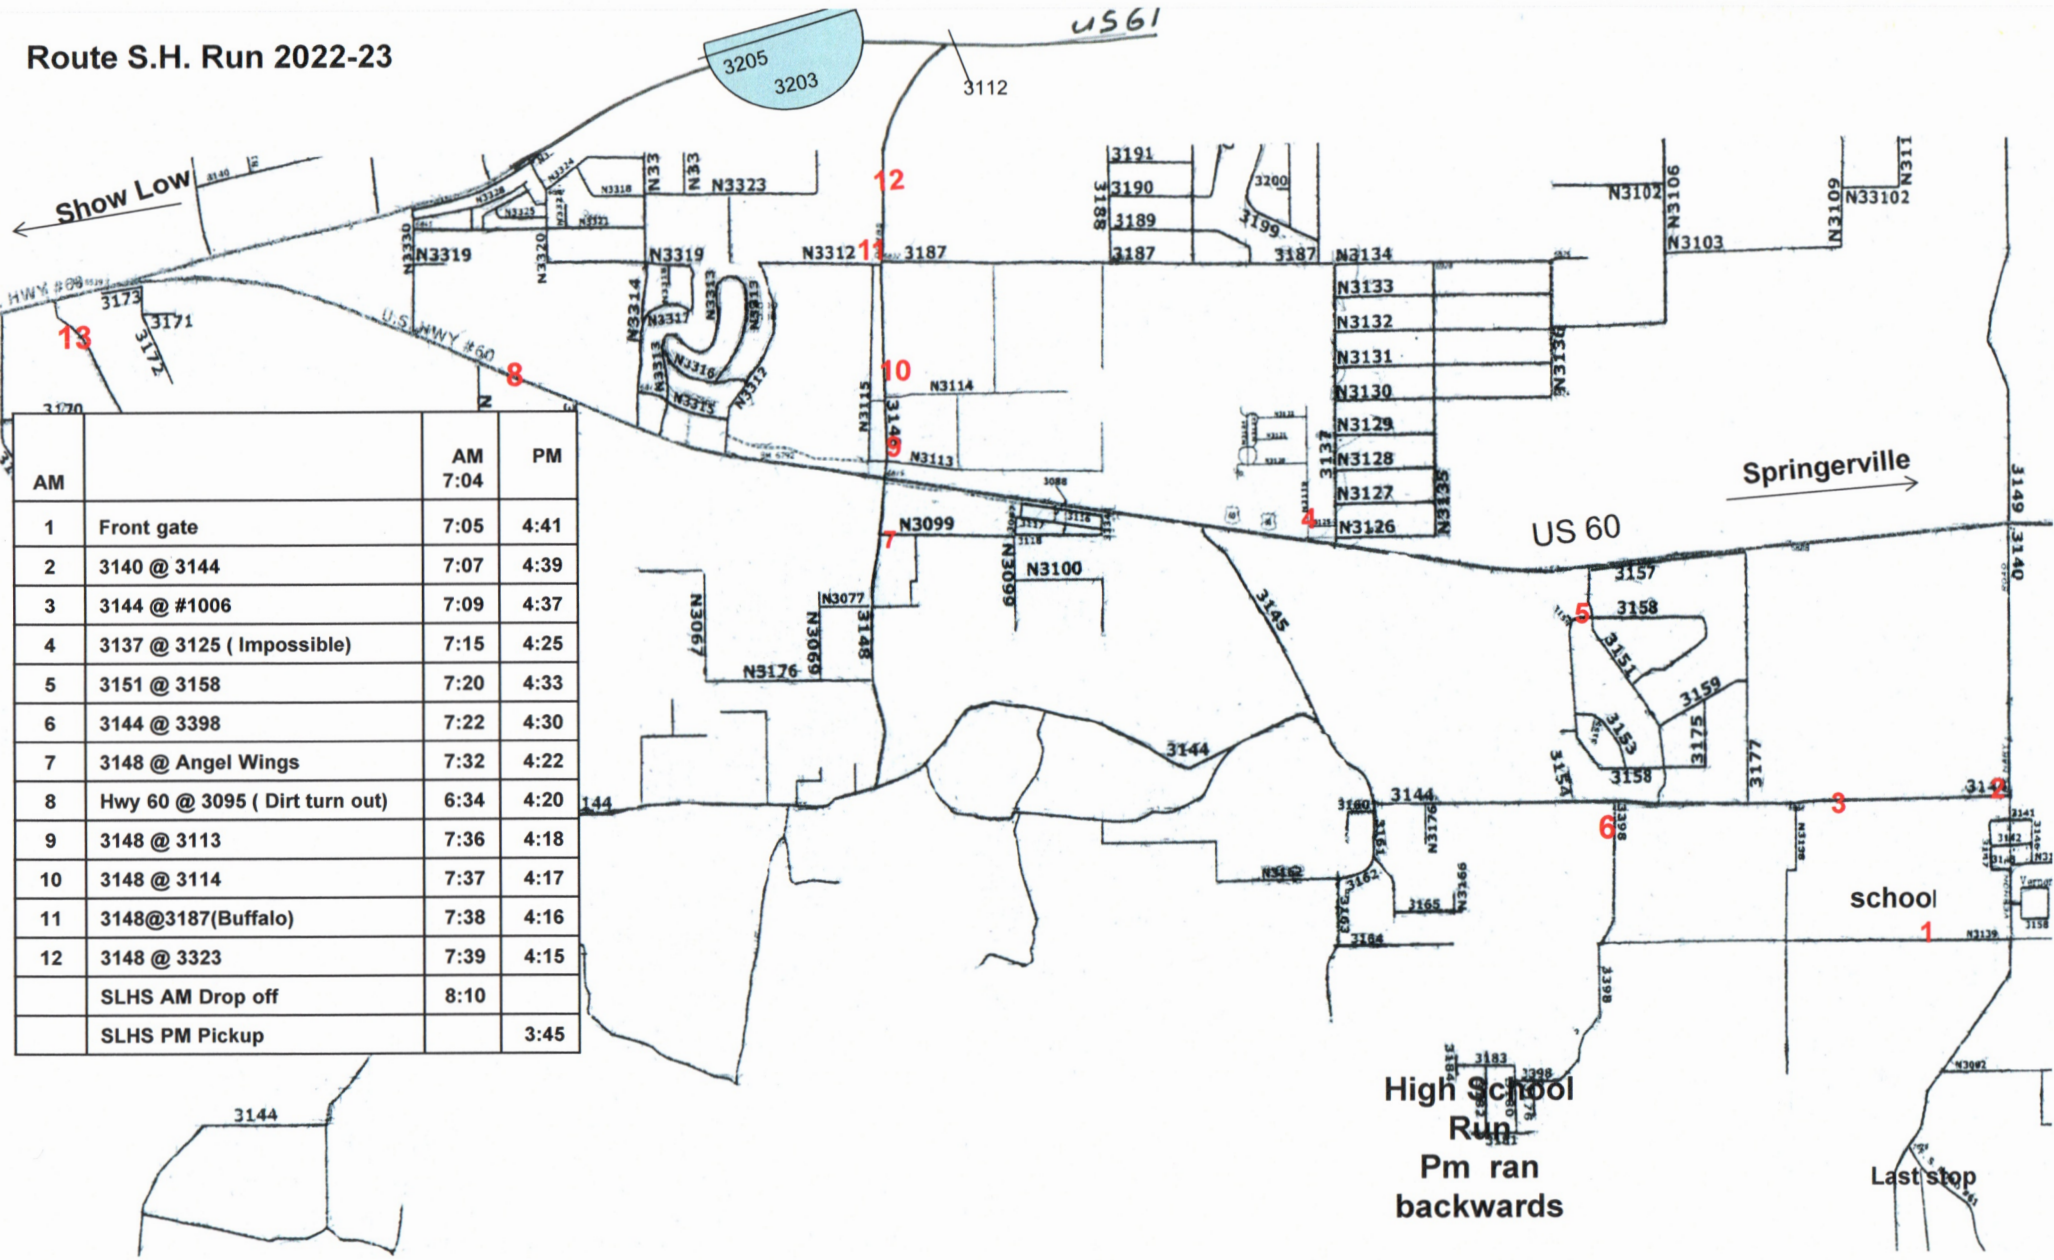

Route # 4 2022-23

	Release @ 3:30	3:35
1	3140 @ Cow sign	3:35
2	3261 @ Turn around	3:40
3	Mormon Church	3:45
4	Library	3:46
5	3144 @ 3138	3:48
6	3177 @ 3159	3:52
7	3151 @ 3158	3:59
8	3151 @ 3159	4:00
9	3144 @ 3398	4:03
10	3144 @ 3176	4:05
11	3161 @ 3162	4:08
12	3144 @ 3555	4:13
13	3148 @ Mailboxes	4:15
14	3148 @ 3176	4:17
15	3148 @ 3077	4:18
16	3148 @ Angel Wings	4:19
17	3148 @ 3099	4:20

Map for South of Hwy 60 Am Pickup

Route # 1 North Side AM Run
2022-23

To St Johns →

To Show Low ←

To Springville →

US 60

School

Map for North of Hwy 60
Am Pickup

	AM PICKUP	
	Leave School	6:46
1	3167@ mailboxes	7:03
2	3148 @ 3323	7:14
3	3148 @ 3312	7:16
4	3148 @ 3114	7:17
5	3148@3113	7:19
6	Apache Trails	7:21
7	Impossible	7:24
	School	7:30

Route S.H. Run 2022-23

AM		AM	PM
1	Front gate	7:05	4:41
2	3140 @ 3144	7:07	4:39
3	3144 @ #1006	7:09	4:37
4	3137 @ 3125 (Impossible)	7:15	4:25
5	3151 @ 3158	7:20	4:33
6	3144 @ 3398	7:22	4:30
7	3148 @ Angel Wings	7:32	4:22
8	Hwy 60 @ 3095 (Dirt turn out)	6:34	4:20
9	3148 @ 3113	7:36	4:18
10	3148 @ 3114	7:37	4:17
11	3148 @ 3187 (Buffalo)	7:38	4:16
12	3148 @ 3323	7:39	4:15
	SLHS AM Drop off	8:10	
	SLHS PM Pickup		3:45